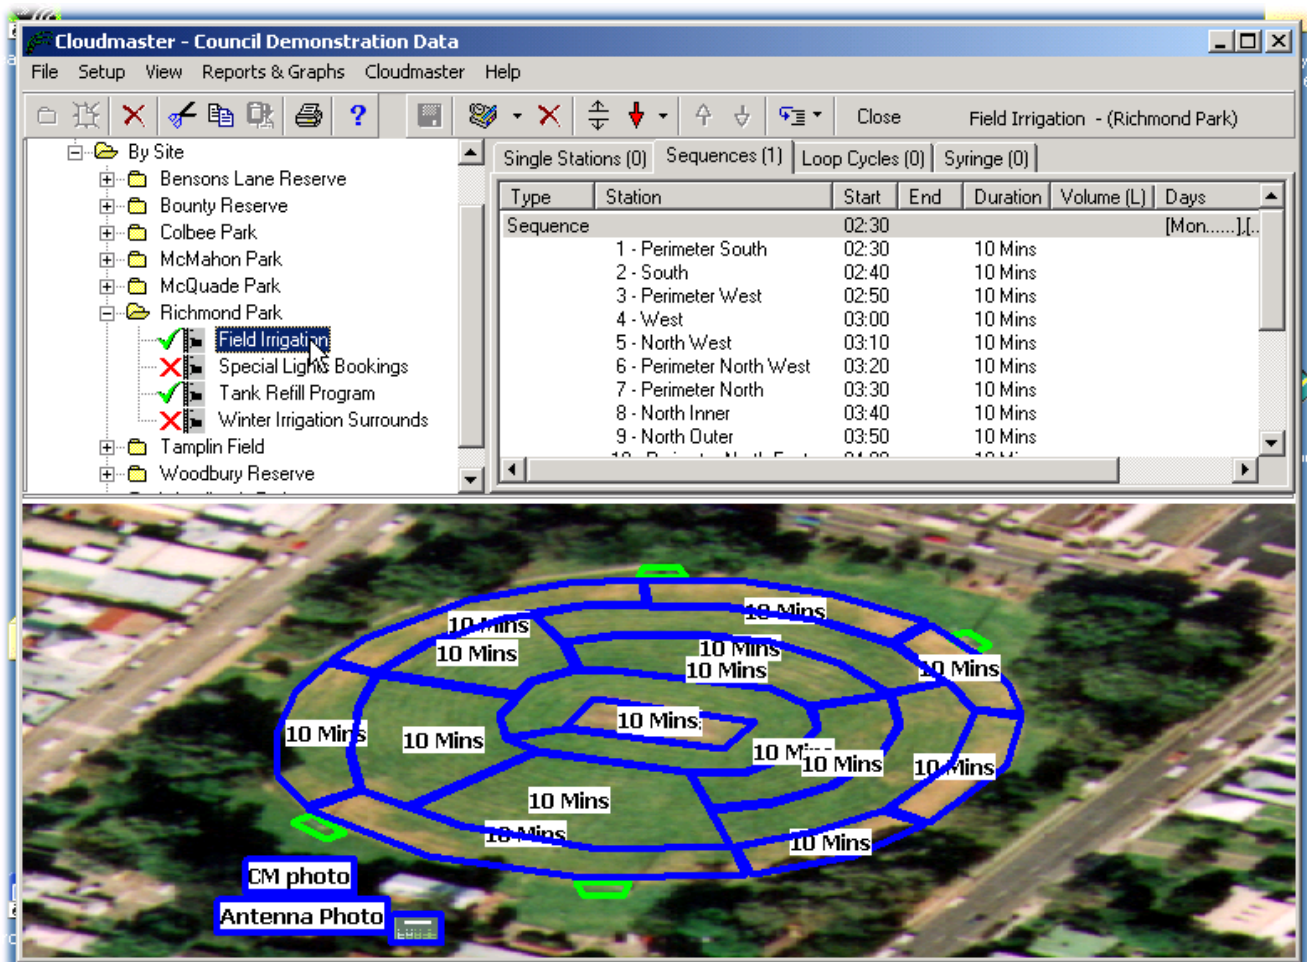

Municipal Park Management Facility Sample Screen Shot

This sample screen shot illustrates a typical park image with the irrigation station and floodlight control channel regions laid out. An irrigation program for this site called 'Field Irrigation' has been opened and is displayed above the map.

A demonstration CD is available on request so the software can be evaluated in detail. Contact Jeffery Electronics for details.

Sample screen shot of Cloudmaster Windows based software

Inquiries or comments, please contact Brett Jeffery
Ph. (02) 91442666 Mob. 0415 222160 Email. brett@jec.com.au Web. www.jec.com.au